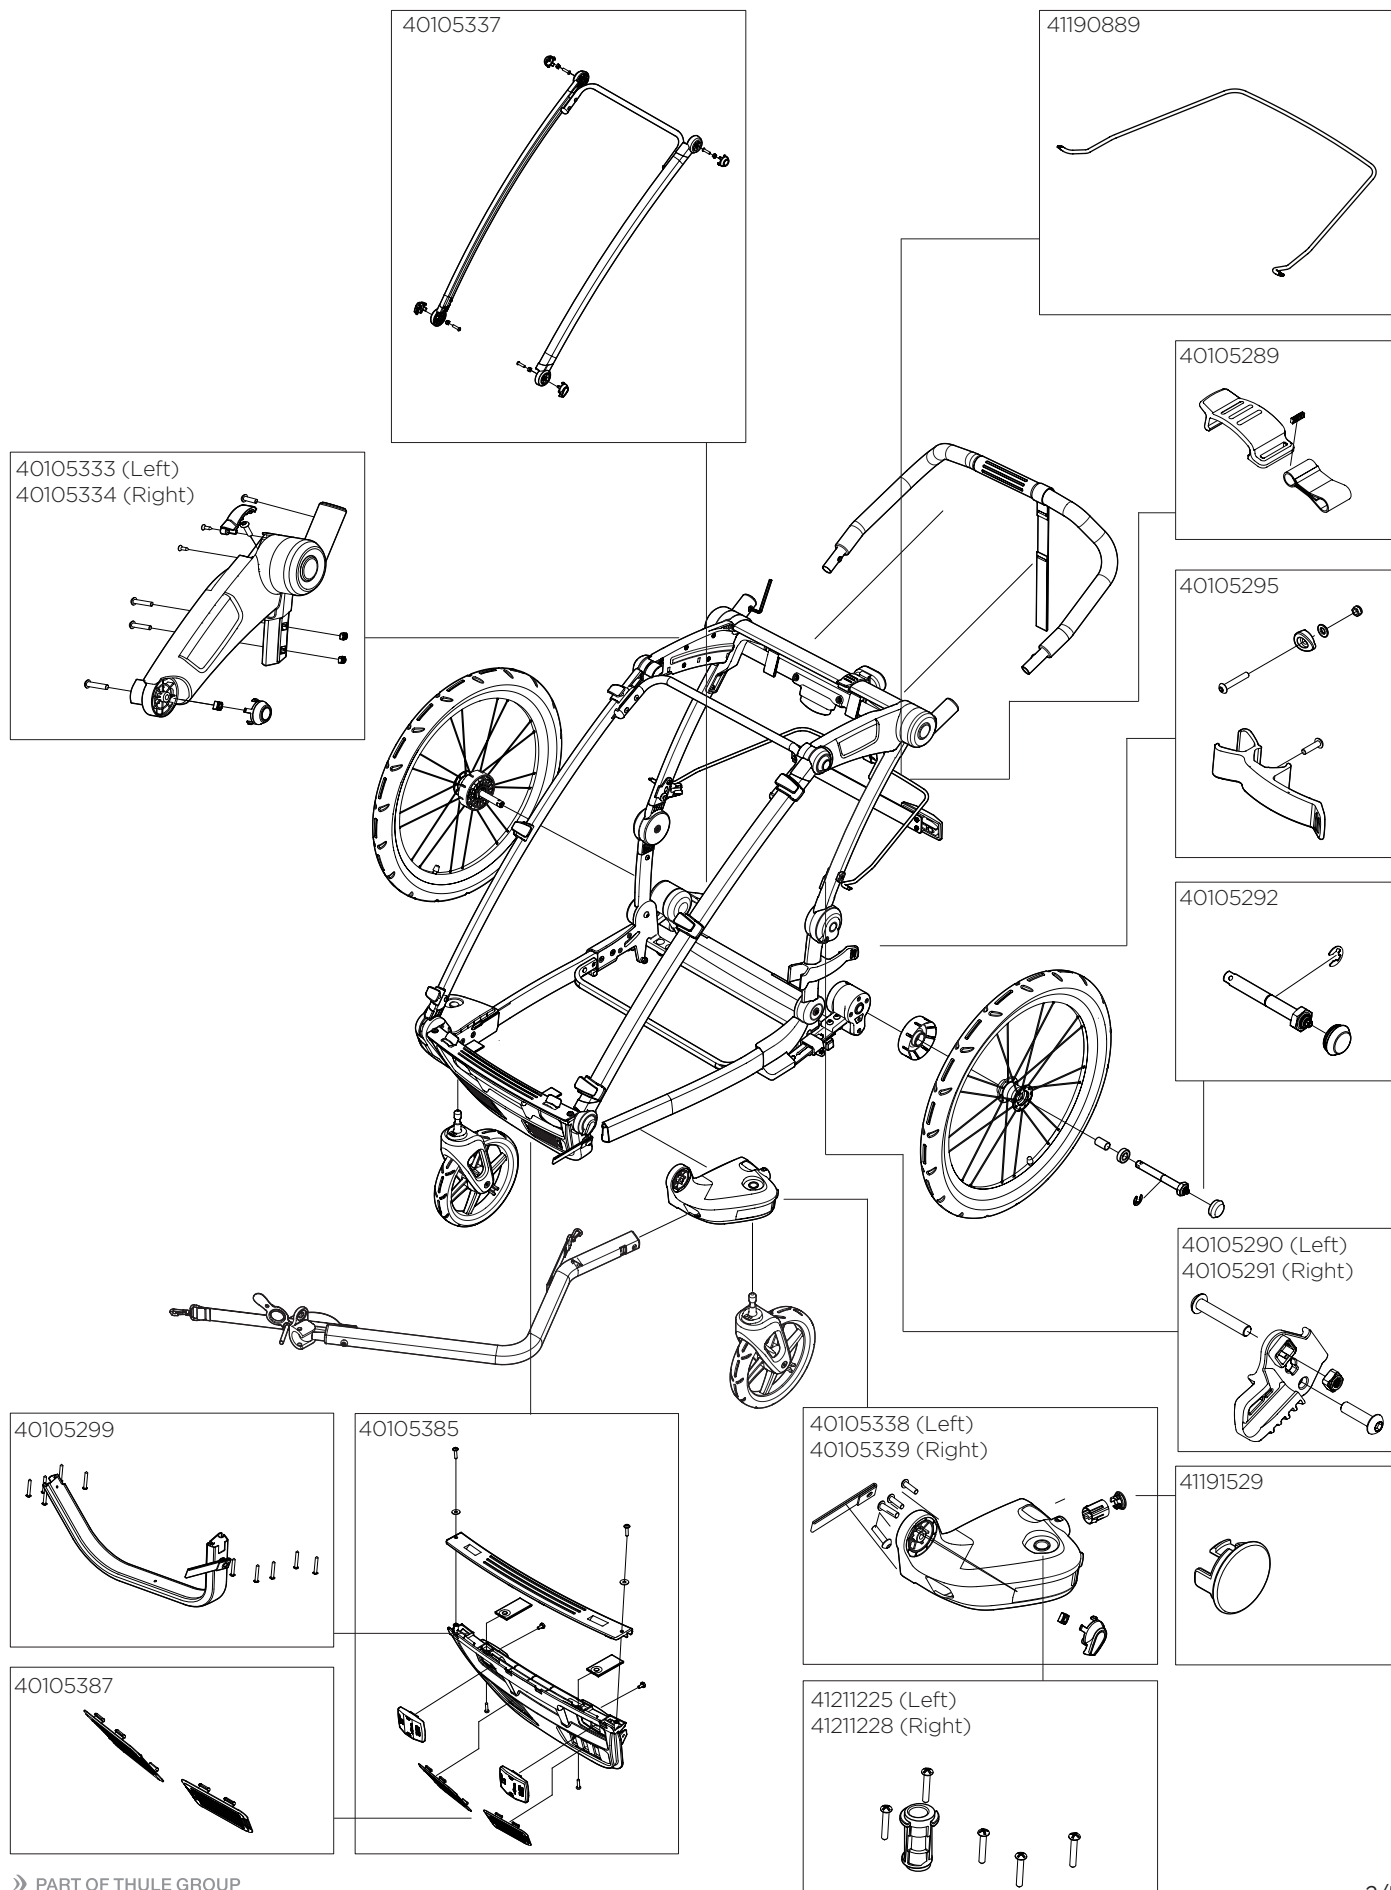

Thule Cross 1

10202011, 10202012, 10202015

THULE
SWEDEN

» PART OF THULE GROUP