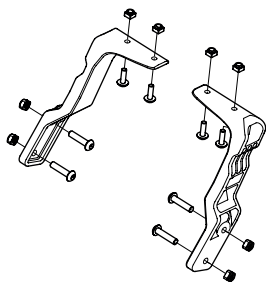

Thule Cross 1

10202011, 10202012, 10202015

THULE
SWEDEN

40105274